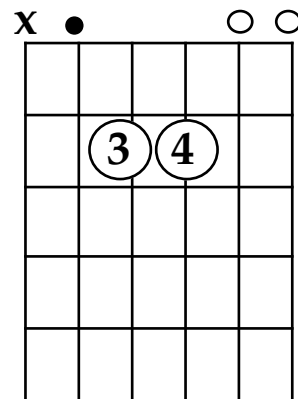

I-IV-V "COLOR CHORDS" IN THE KEY OF E MAJOR

Key of E CHORD NAME:	E	F#m	G#m	A	B	C#m	D#dim	E
SCALE DEGREE NUMBER:	I	ii	iii	IV	V	vi	vii	I

E chord

(the I chord)

A2 chord

(the IV2 chord)

B4 chord

(the V4 chord)

****BONUS****

C#m7 chord

(the vi7 [minor 7] chord)