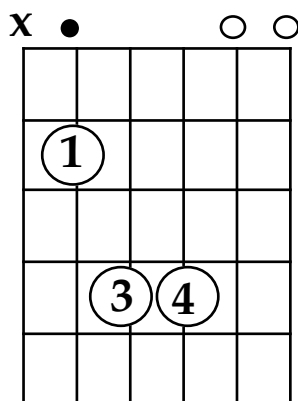

I-IV-V "COLOR CHORDS" IN THE KEY OF E MAJOR

Key of E CHORD NAME:	E	F#m	G#m	A	B	C#m	D#dim	E
SCALE DEGREE NUMBER:	I	ii	iii	IV	V	vi	vii	I

E chord

(the I chord)

A2 chord

(the IV2 chord)

B4 chord

(the V4 chord)