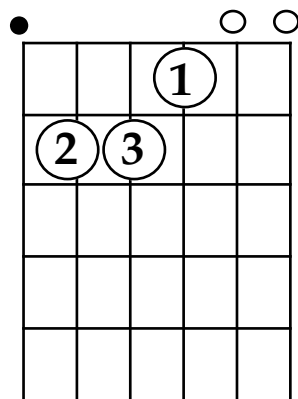

I-IV-V "COLOR CHORDS" IN THE KEY OF E MAJOR

Key of E CHORD NAME:	E	F#m	G#m	A	B	C#m	D#dim	E
SCALE DEGREE NUMBER:	I	ii	iii	IV	V	vi	vii	I

E chord

(the I chord)

A2 chord

(the IV2 chord)

B4 chord

(the V4 chord)

****BONUS****

C#m7 chord

(the vi7 [minor 7] chord)