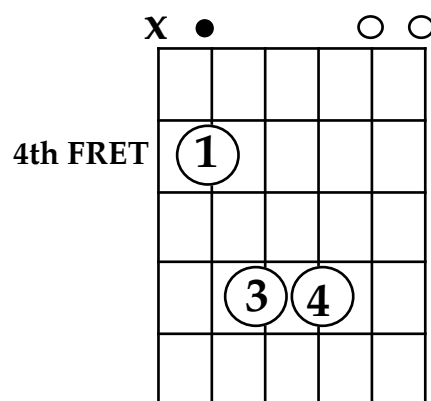

****BONUS****

C#m7 chord

(the vi7 [minor 7] chord)