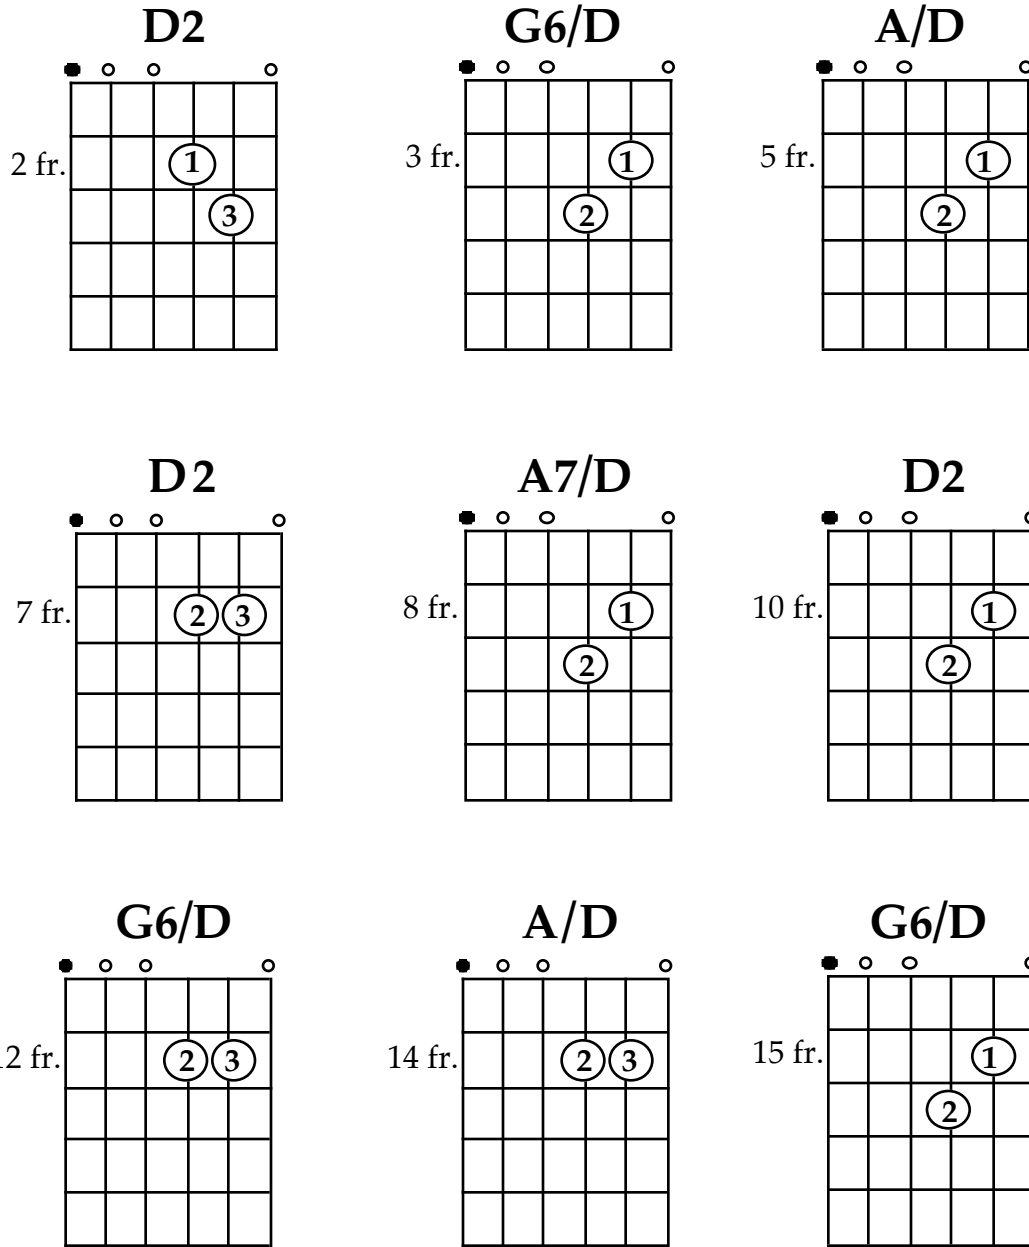

# OPEN CHORD VOICINGS - "D" Bass Note

("Dropped D" Tuning = Lower the 6th string, E, one whole step to D - let it drone.)

x = do not play

o = play open

● = root (bass) note